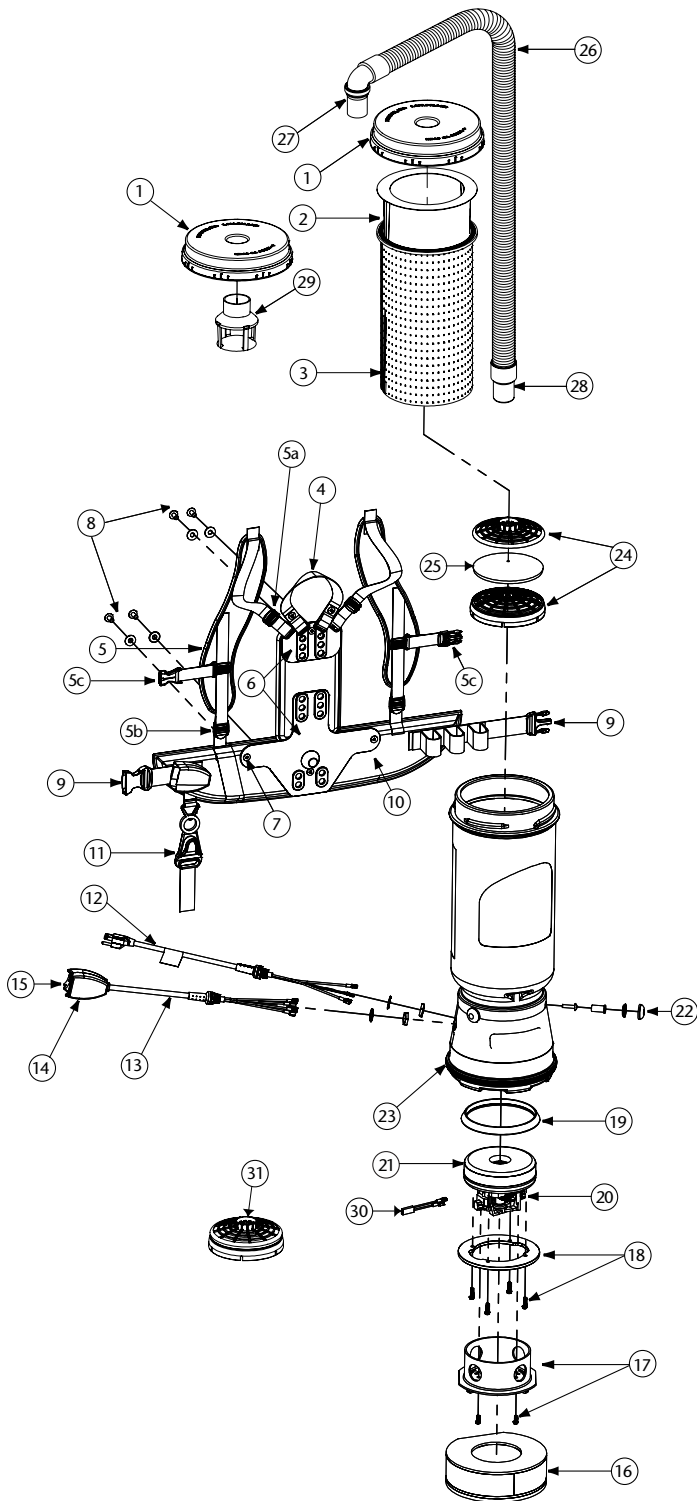

# SUPER COACHVAC/SUPER COACHVAC HEPA/COACHVAC PARTS

No.	Product Name	Qty	List Price
1	100197 Twist Cap (Purple) (SCV and SCV HEPA only)	1 ea.	\$ 32.48
	100320 Twist Cap (Black) (CoachVac only)	1 ea.	32.48
2	100331 698 Sq. In. Intercept Micro Filter	10/pk	20.39
3	100565 Micro Cloth Filter	1 ea.	28.19
4	101737 Carry Handle w/Rivet and Washer Set	1 set	8.13
5	100356 Shoulder Strap Assembly (includes: #5a, 5b, 5c)	1 set	16.24
5a	100358 Shoulder Strap Plastic Adjustment Buckle (Top)	1 ea.	.94
5b	100357 Shoulder Strap Plastic Adjustment Buckle (Bottom)	1 ea.	.94
5c	103627 Sternum Strap Buckles (Latch and Keeper)	1 set	2.00
6	105046 Backplate (includes: #7)	1 ea.	24.99
7	100375 Barrel Nut Connection Set for Backplate (Replacement)	1 set	5.62
8	100716 Backplate (Black) Connection Set: 4 Screws w/Washers	1 set	12.49
9	106719 Waist Belt Keeper and Latch	1 ea.	11.32
10	100359 Waist Belt (includes: #9)	1 ea.	37.47
	100354 Strap Assembly Complete (includes: #5, 10)	1 set	49.97
	103166 Backplate (Black) System Complete (includes: #4, 5, 6, 8, 10)	1 set	62.46
11	102604 Schulte Cord Holder	1 ea.	8.35
12	100641 Power Cord (18" 14/3) Assembly	1 set	18.12
13	101610 Switch Cord Assembly (includes: #14, 15)	1 set	34.98
	101714 Switch Cord w/Crimps	1 ea.	15.50
14	101472 Switch Box w/Velcro and New Lamb Switch	1 set	22.48
15	106066 On/Off Switch (must use with #106287)	1 ea.	6.80
	106287 Switch Box w/Velcro and Screws	1 ea.	16.77
16	100597 Sound Muffler	1 ea.	22.99
17	105044 Motor Shroud Cover w/Screw Set: 2 Screws	1 set	21.41
18	100335 Motor Compression Ring w/Screws	1 set	10.62
19	100378 Compression Ring Screw Set: 4 Screws	1 set	2.81
19	100014 Tetraseal	1 ea.	11.25
20	105697 Carbon Brush Set for CoachVac Motor (Domel Motor)	1 set	19.98
	100424 Carbon Brush Set for CoachVac Motor (Ametek Motor) (116311-00)	1 set	16.24
	106904 Carbon Brush Set for CoachVac Motor (Ametek Motor) (122157-00)	1 set	19.98
	105164 Carbon Brush Set for Super CoachVac Motor (Domel Motor)	1 set	19.98
	101720 Carbon Brush Set for Super CoachVac Motor (Ametek Motor)	1 set	19.98
21	100422 Motor/Fan (120 V) w/Crimps for CoachVac	1 ea.	72.45
	105162 Motor/Fan (120 V) w/Crimps for Super CoachVac	1 ea.	112.42
	100379 Motor Ground and Wire Clamp Set w/Screws	1 set	5.62
	100380 Motor Crimp Set: 4 Female, 4 Male, Ground Crimp Connector	1 set	9.99
22	100368 Motor Mounting System Set: 3 Well Nuts, 3 Bolts, 3 Washers, 3 Covers	1 set	12.49
23	100586 Bottom Bumper	1 ea.	6.88
24	100030 Dome Filter w/Foam Media	1 ea.	7.50
25	100343 Foam Filter Media for Dome Filter	1 ea.	1.26
	101220 High Filtration Disk (optional)	2/pk	10.09
26	103048 Static-Dissipating Hose w/Cuffs (Black)	1 ea.	23.74
27	101928 Replacement Double Swivel Elbow Cuff (Black)	1 ea.	8.63
28	100694 Replacement Swivel Cuff (Black) 1 1/2"	1 ea.	5.13
29	101543 Filter Guard (Optional)	1 ea.	9.02
30	103476 Thermal Protector	1 ea.	13.70
31	106526 Replacement HEPA Dome Filter	1 ea.	10.29
	101678 50' Extension Cord (Not Shown)	1 ea.	31.05