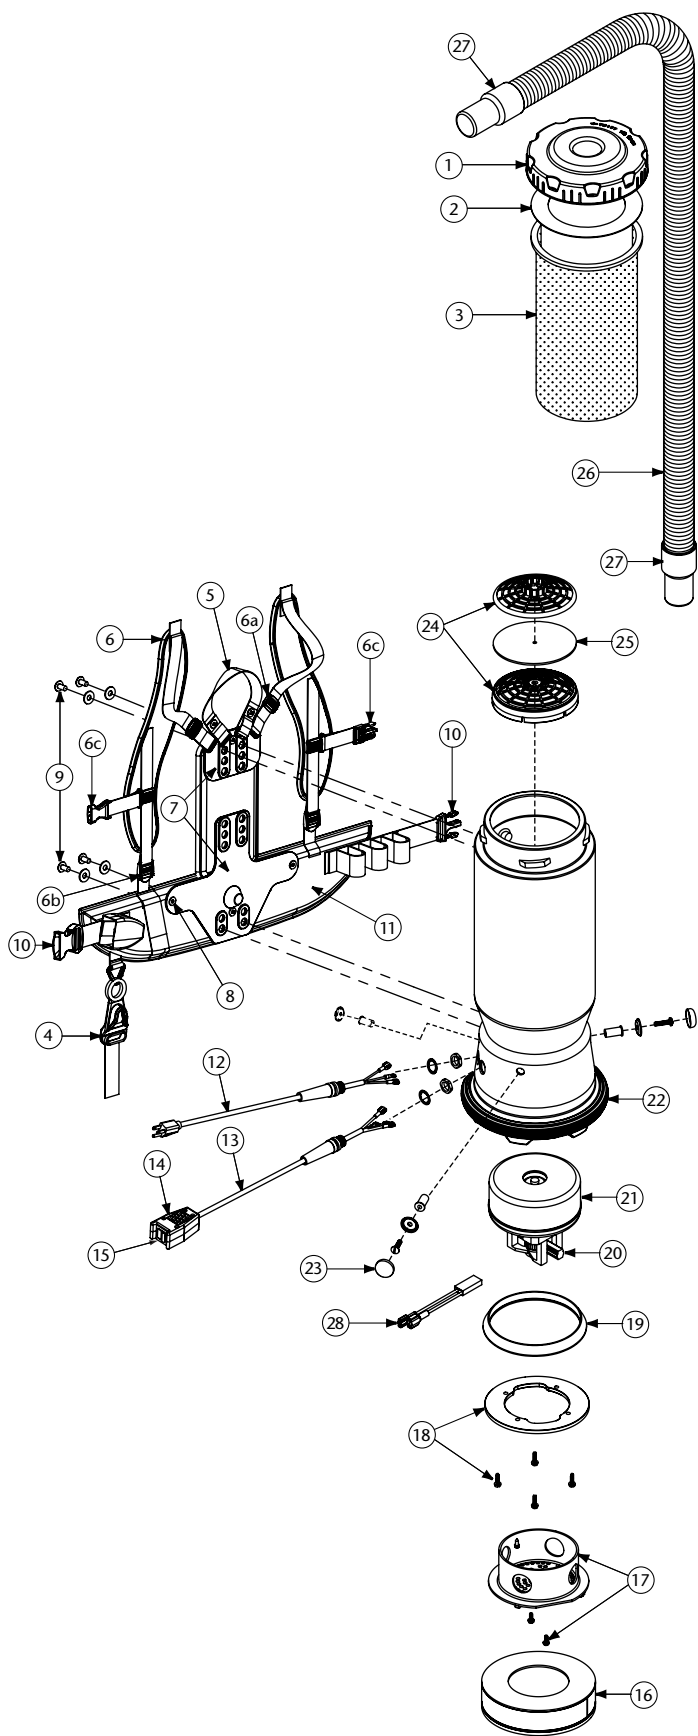

# PROVAC BP/AVIATIONVAC PARTS

No.	Product Name	Qty	List Price
1	104273 Twist Cap (Black)	1 ea.	\$ 27.48
2	100431 496 Sq. In. Intercept Micro Filter	10/pk	15.29
3	100564 Micro Cloth Filter	1 ea.	23.29
4	102604 Schulte Cord Holder	1 ea.	8.35
5	101737 Carry Handle w/Rivet and Washer Set	1 set	8.13
6	100356 Shoulder Strap Assembly (includes: #6a, 6b, 6c)	1 set	16.24
6a	100358 Shoulder Strap Plastic Adjustment (Top)	1 ea.	.94
6b	100357 Shoulder Strap Plastic Adjustment (Bottom)	1 ea.	.94
6c	103627 Sternum Strap Buckles (Latch and Keeper)	1 set	2.00
7	105046 Backplate (includes: #8)	1 ea.	24.99
8	100375 Barrel Nut Connection Set for Backplate (Replacement)	1 set	5.62
9	100716 Backplate (Black) Connection Set: 4 Screws w/Washers	1 set	12.49
10	106719 Waist Belt Keeper and Latch	1 ea.	11.32
11	100359 Waist Belt (includes: #10)	1 ea.	37.47
	100354 Strap Assembly Complete (includes: #6, 11)	1 set	49.97
	103166 Backplate System Complete (includes: #4, 5, 6, 7, 9, 11)	1 set	62.46
12	100641 Power Cord (18" 14/3) Assembly	1 set	18.12
13	101610 Switch Cord Assembly Complete (includes: #14, 15)	1 set	34.98
	101714 Switch Cord w/Crimps	1 ea.	15.50
	101715 Switch Cord w/Crimps (AviationVac)	1 ea.	15.50
	101717 Switch Cord Assembly Complete w/Switch and Box (AviationVac)	1 ea.	34.98
14	101472 Switch Box w/Velcro and New Lamb Switch	1 set	22.48
	106287 Switch Box w/Velcro and Screws	1 ea.	16.77
15	106066 On/Off Switch (Must be Used with 106287)	1 ea.	6.80
16	105800 Sound Muffler	1 ea.	22.99
17	105044 Motor Shroud Cover with Screws (2 Screws)	1 set	21.41
18	100335 Motor Compression Ring w/Screws	1 set	10.62
	100378 Compression Ring Screw Set: 4 Screws	1 set	2.81
19	100014 Tetraseal	1 ea.	11.25
20	105697 Carbon Brush Set for ProVac BP Motor (Domel Motor)	1 set	19.98
	100424 Carbon Brush Set for ProVac BP Motor (Ametek Motor) (116311-00)	1 set	16.24
	106904 Carbon Brush Set (Ametek Motor) (122157-00)	1 set	19.98
	100173 Carbon Brush Set for 400 Hz Motor (AviationVac)	1 set	72.00
21	100422 Motor/Fan (120 V) w/Crimps for ProVac BP	1 ea.	72.45
	100171 Motor/Fan w/Rectifier and Crimps (400Hz) (ProVac BP/AviationVac)	1 set	157.00
	100174 Motor Rectifier (ProVac BP/AviationVac)	1 ea.	27.48
	100379 Motor Ground Connection and Wire Clamp Set w/Screws	1 set	5.62
	100380 Motor Crimp Set: 4 Female, 4 Male, Ground Crimp Connector	1 set	9.99
22	100586 Bottom Bumper	1 ea.	6.88
23	100368 Motor Mounting System Set: 3 Well Nuts, 3 Bolts, 3 Washers, 3 Covers	1 set	12.49
24	100030 Dome Filter w/Foam Media	1 ea.	7.50
25	100343 Foam Filter Media for Dome Filter	1 ea.	1.26
	101220 High Filtration Disk (Optional)	2/pk	10.09
26	100505 Static-Dissipating Hose (Black) w/Cuffs 1 1/2", PV	1 ea.	24.93
	103237 Static-Dissipating Hose (AviationVac) 1 1/4" (Black)	1 ea.	24.93
	103048 Static-Dissipating Hose (AviationVac) 1 1/2" (Black)	1 ea.	23.74
27	100694 Replacement Swivel Cuff (Black) 1 1/2"	1 ea.	5.13
	102715 Replacement Double Swivel Elbow Cuff 1 1/4" (Black) (AviationVac)	1 ea.	8.99
	103279 Replacement Swivel Cuff 1 1/4" (Black)(AviationVac)	1 ea.	6.37
28	103476 Thermal Protector	1 ea.	13.70
	101678 50' Extension Cord (Not Shown)	1 ea.	31.05