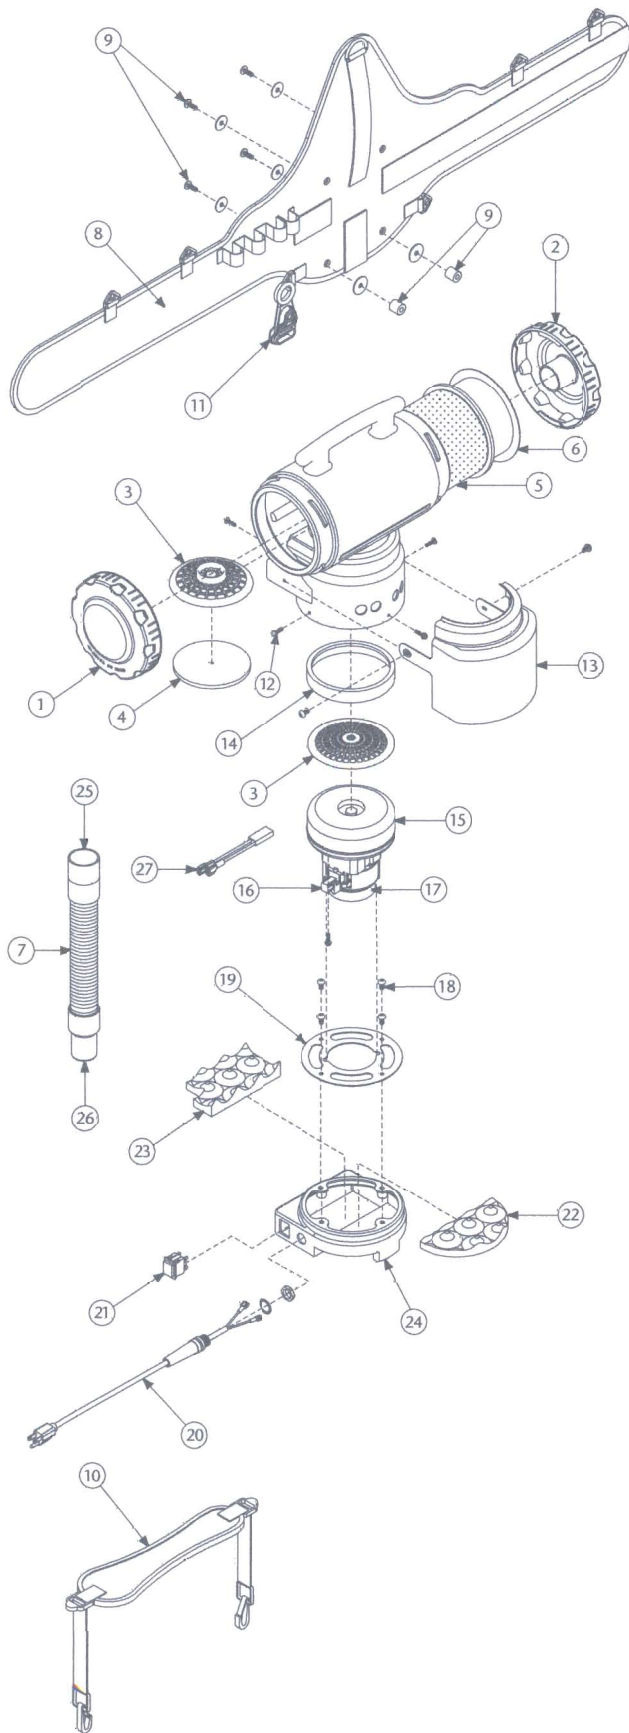

TAILVAC PARTS

No.	Product Name	Qty	List Price
1	101288 Blind Twist Cap Assembly (Grey)	1 ea.	\$ 27.48
2	101934 Twist Cap for Hose Cuff (Grey)	1 ea.	27.48
3	102784 Dome Filter w/Foam Media	1 ea.	7.50
4	101949 Foam Filter Media for Dome Filter	1 ea.	1.26
	102761 High Filtration Disc (optional)	2/pk	10.29
5	100564 Micro Cloth Filter	1 ea.	23.29
6	100431 496 sq. in. Reusable Intercept Micro Filter	10/pk	15.29
7	101184 3' to 1' Stretch Hose w/Cuffs 1 1/4" (Black)	1 ea.	21.87
	101705 3' to 1' Stretch Hose w/Cuffs 1 1/2" (Black)	1 ea.	27.15
8	102878 Waist Belt w/Velcro®	1 ea.	40.90
	103025 Retrofit set: Waist Belt and Monostrap	1 set	58.90
9	101274 Waist Belt Connection Set: 4 Screws, 6 Washers, 2 Stand-offs	1 set	5.05
10	102879 Monostrap Assembly	1 ea.	18.75
11	102604 Shulte Cord Holder	1 ea.	8.35
12	101272 Step Cap Screw Kit: 4 Screws	1 set	3.12
13	101711 Shroud Retro Kit (Grey) w/2 Screws	1 ea.	24.99
14	103236 Motor Seal	1 ea.	6.25
15	101189 Motor/Fan (120 V) w/Crimps (Ametek)	1 ea.	106.00
16	102988 Carbon Brush Set for Motor (Ametek)	1 set	19.98
17	103043 Fan and Brush Cover Kit	1 ea.	18.12
18	101271 Motor Mount Screw Kit: 5 Screws, 4 Washers, 1 Nut	1 ea.	1.88
19	100950 Director Plate	1 ea.	11.74
20	101713 Power Cord (18" 14/3) Assembly Complete w/Strain Relief with Locknut and Washer	1 set	18.12
21	100743 Double Pole On/Off Switch	1 ea.	6.80
22	101228 Front Sound Foam Baffle	1 ea.	4.38
23	101229 Rear Sound Foam Baffle	1 ea.	3.75
24	103262 Step Cap (Grey) w/Attached Front Sound Foam	1 set	31.23
25	101437 Replacement Fixed Hose Cuff (Black) 1 1/2"-1 1/4"	1 ea.	5.33
	101536 Replacement Fixed Hose Cuff (Black) 1 1/2"	1 ea.	4.01
26	101436 Replacement Swivel Cuff (Black) 1 1/4"	1 ea.	6.99
	100694 Replacement Swivel Cuff (Black) 1 1/2"	1 ea.	5.13
27	105648 Thermal Protector	1 ea.	17.85
	101678 50' Extension Cord (Not Shown)	1 ea.	31.05